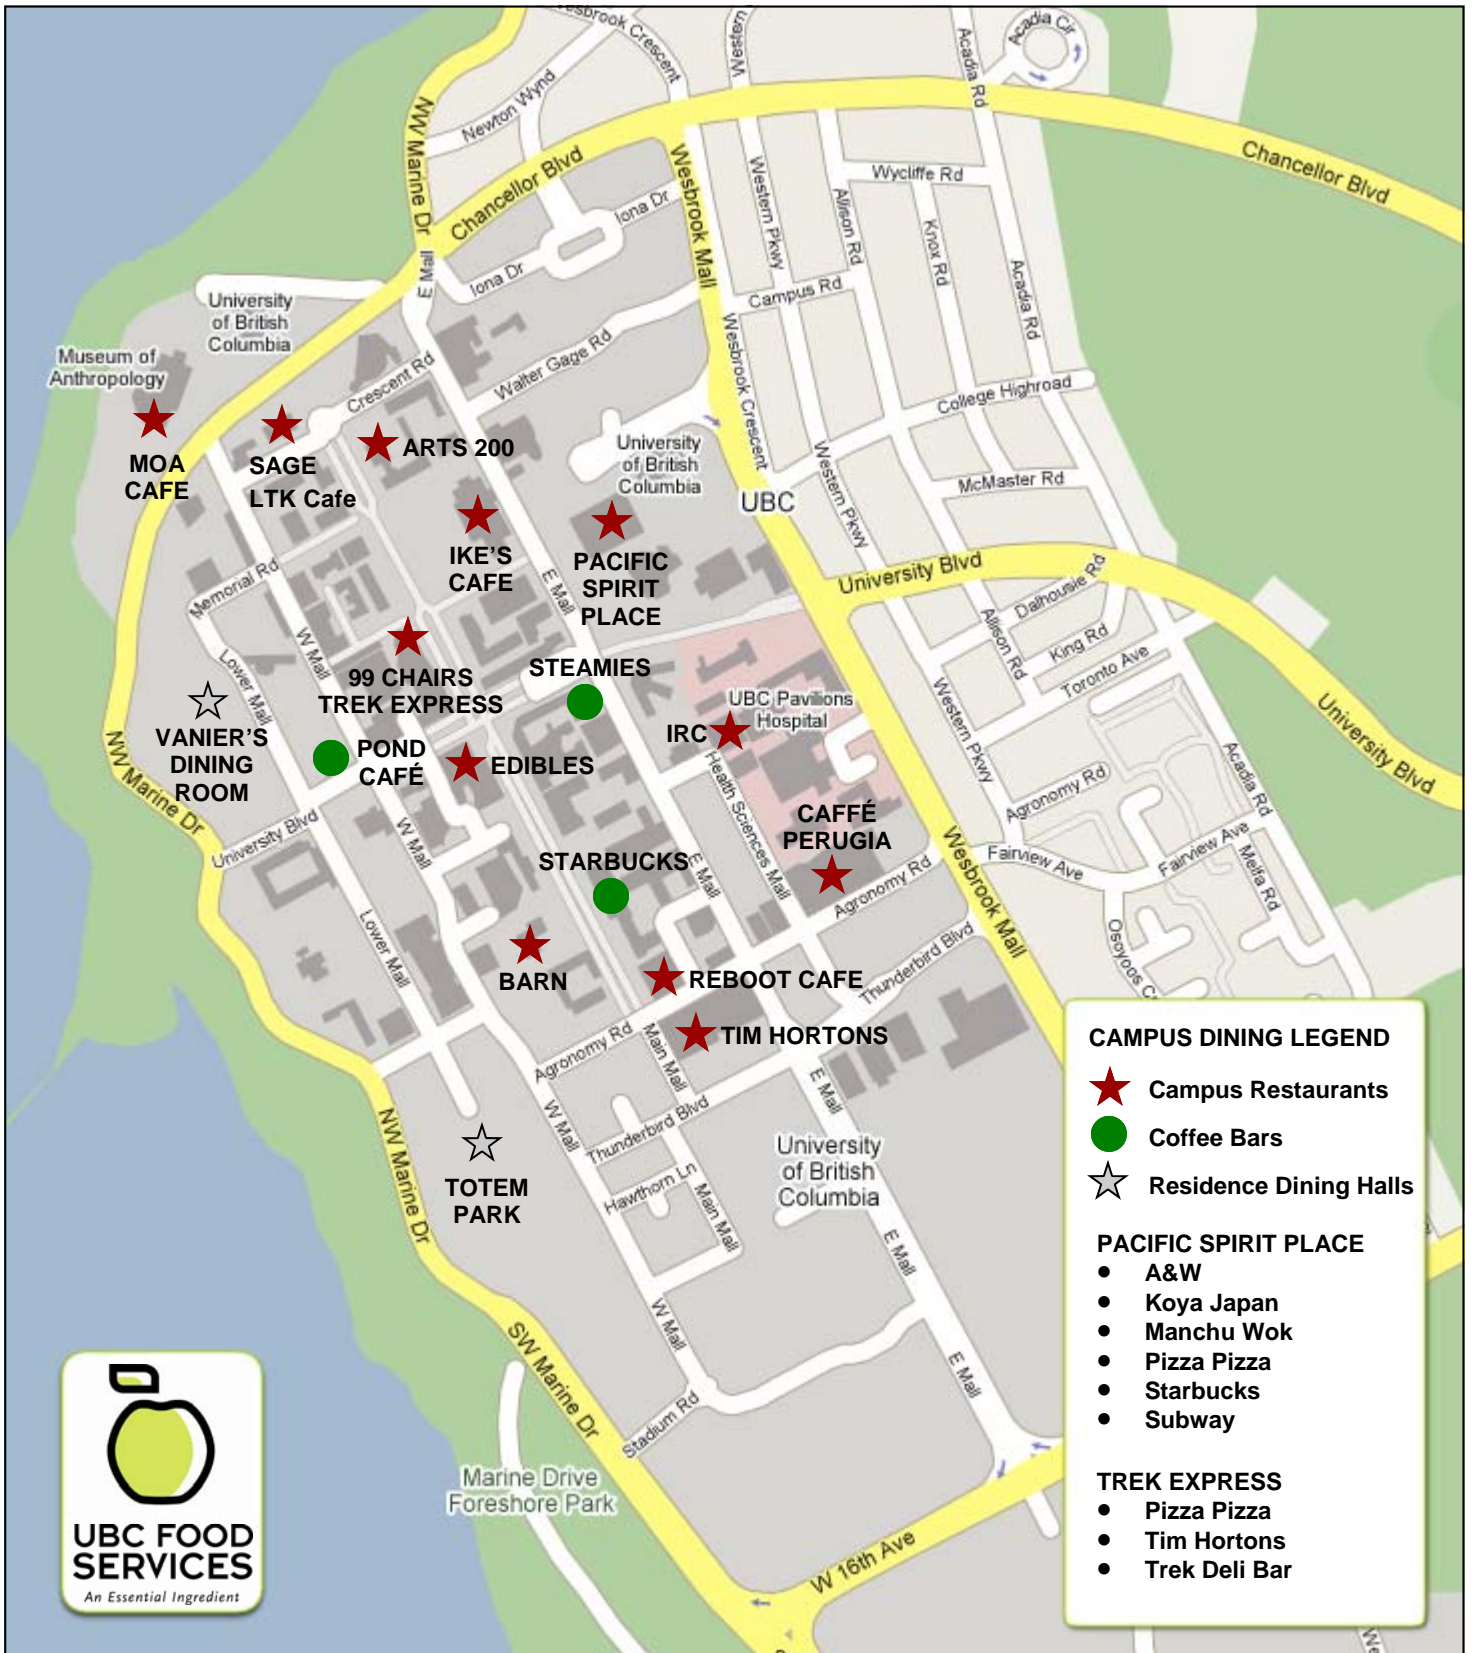

FIND A RESTAURANT NEAR YOU

UBC FOOD SERVICES CAMPUS DINING LOCATIONS

Please visit www.food.ubc.ca for Hours of Operation and more information on Food Services Dining Plans

See reverse side for Location Details